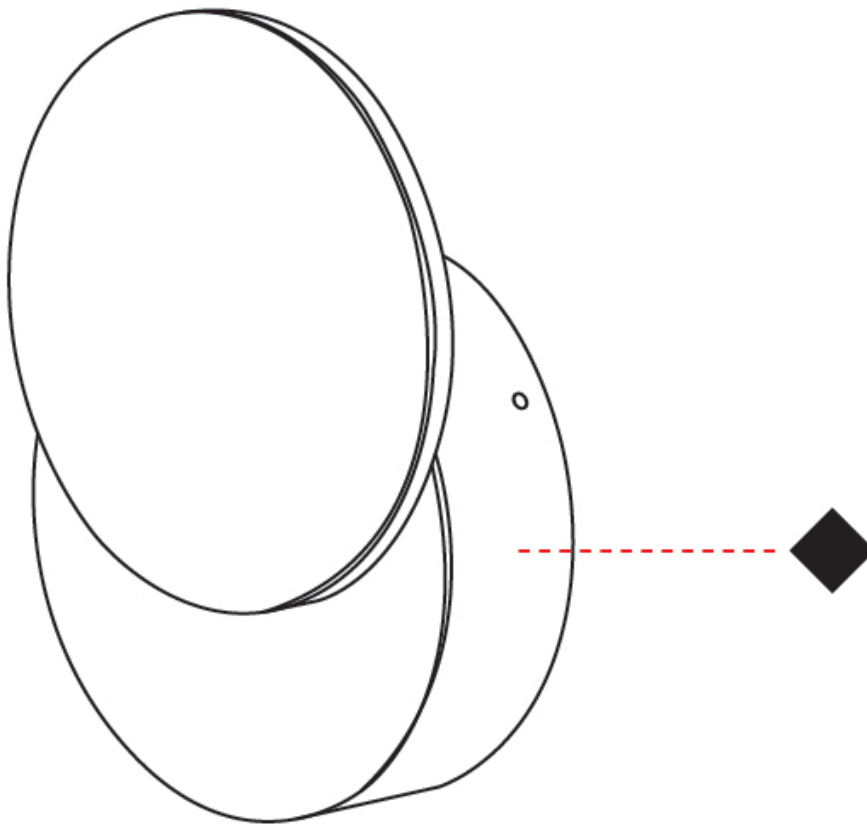

LUOMU 1 SURFACE

D72023-

PROJECT	_____
TYPE	_____
SPECIFIER	_____
QUANTITY	_____
DATE	_____